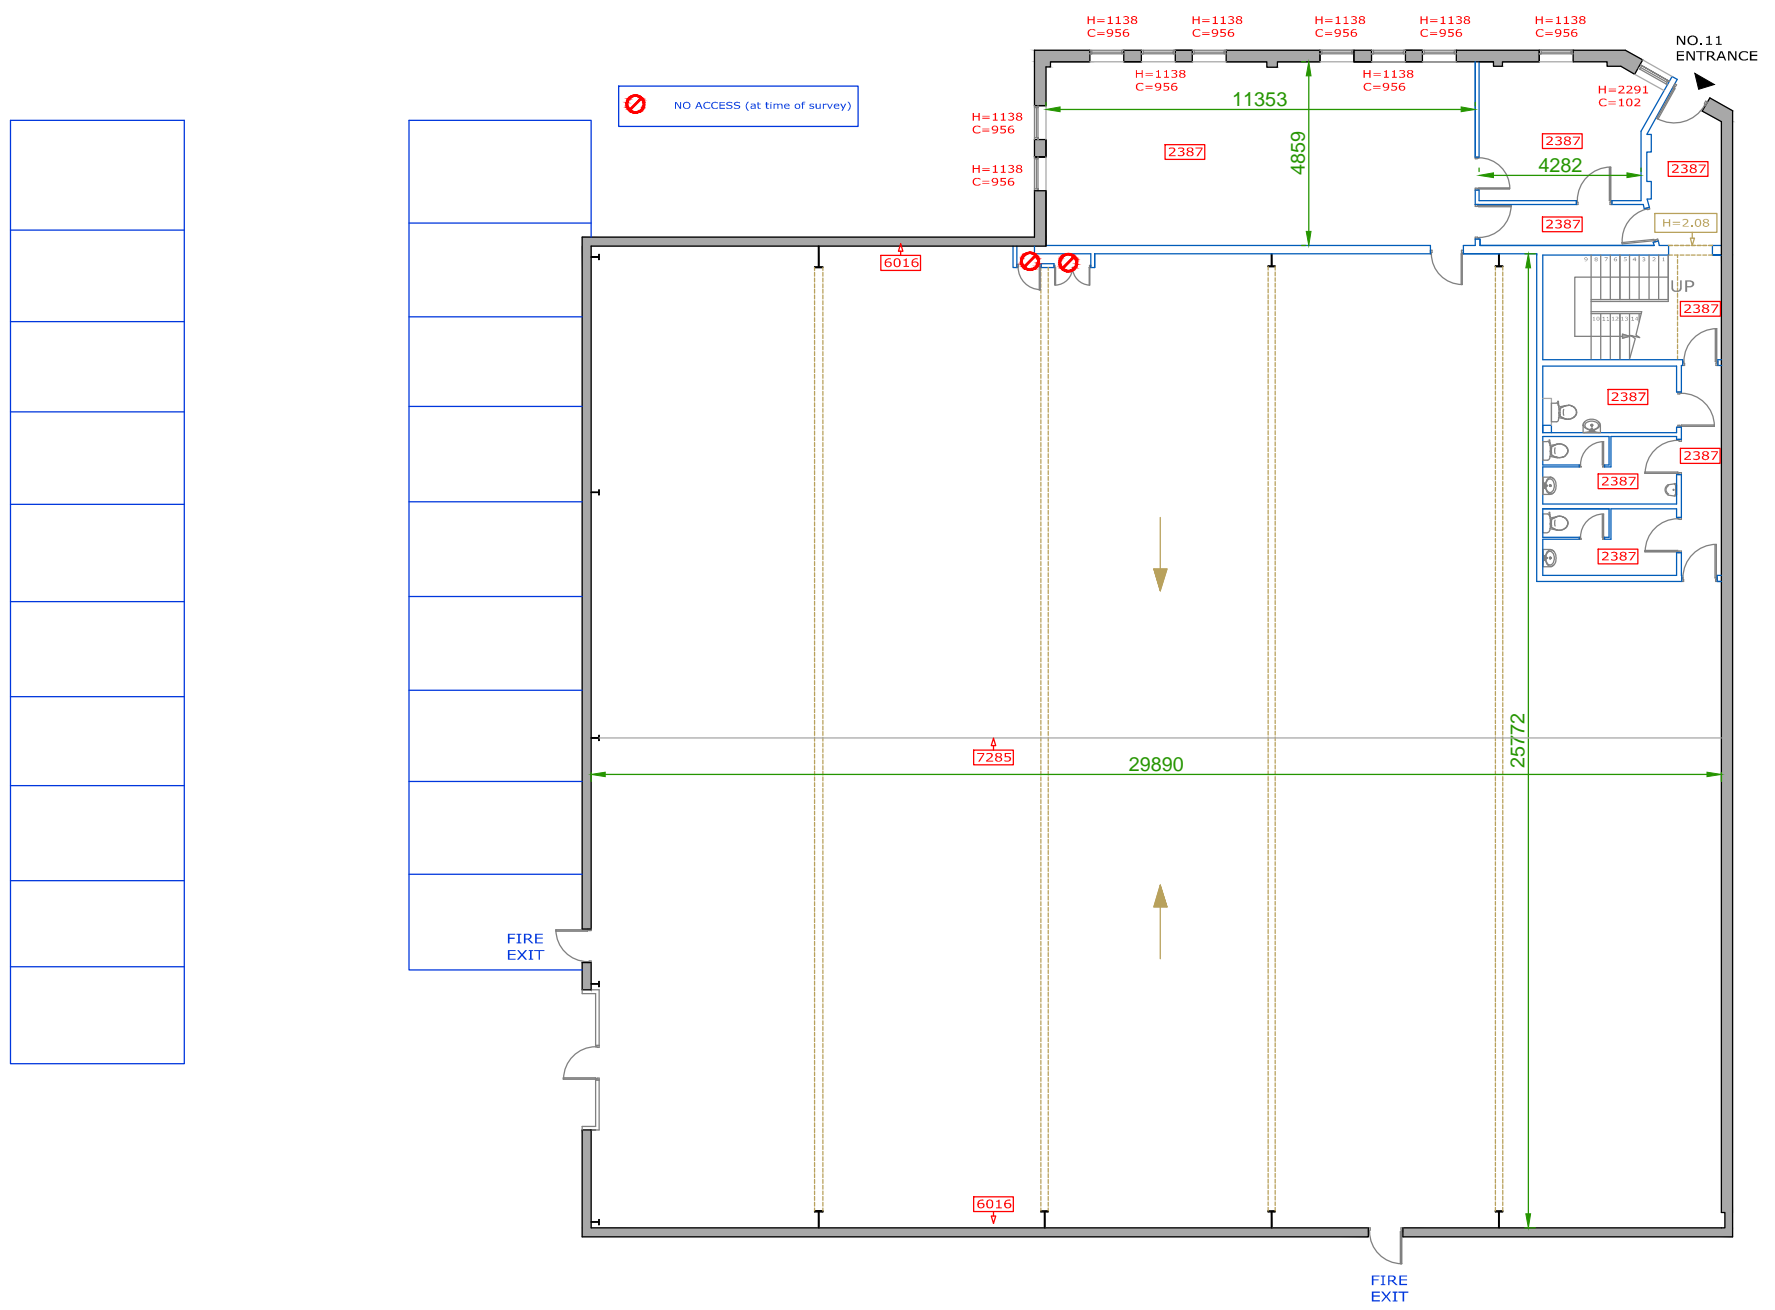

FIRST FLOOR

MOORBROOK INDUSTRIAL ESTATE

GROUND FLOOR

MOORBROOK INDUSTRIAL ESTATE

drawing address UNIT 11, MOORBROOK INDUSTRIAL ESTATE, DIDCOT, OXON, OX11 7HP	location/details GROUND & FIRST FLOOR MEASURED SURVEY	date 13/02/17	scale 1/200
		dwg. no. PP4327-07	sheet A3

PLEASE NOTE, THIS IS AN A3 PLAN, IT SHOULD NOT BE ENLARGED OR SHRUNK TO FIT. WHEN PRINTING SET THE SCALE TO 'NONE'