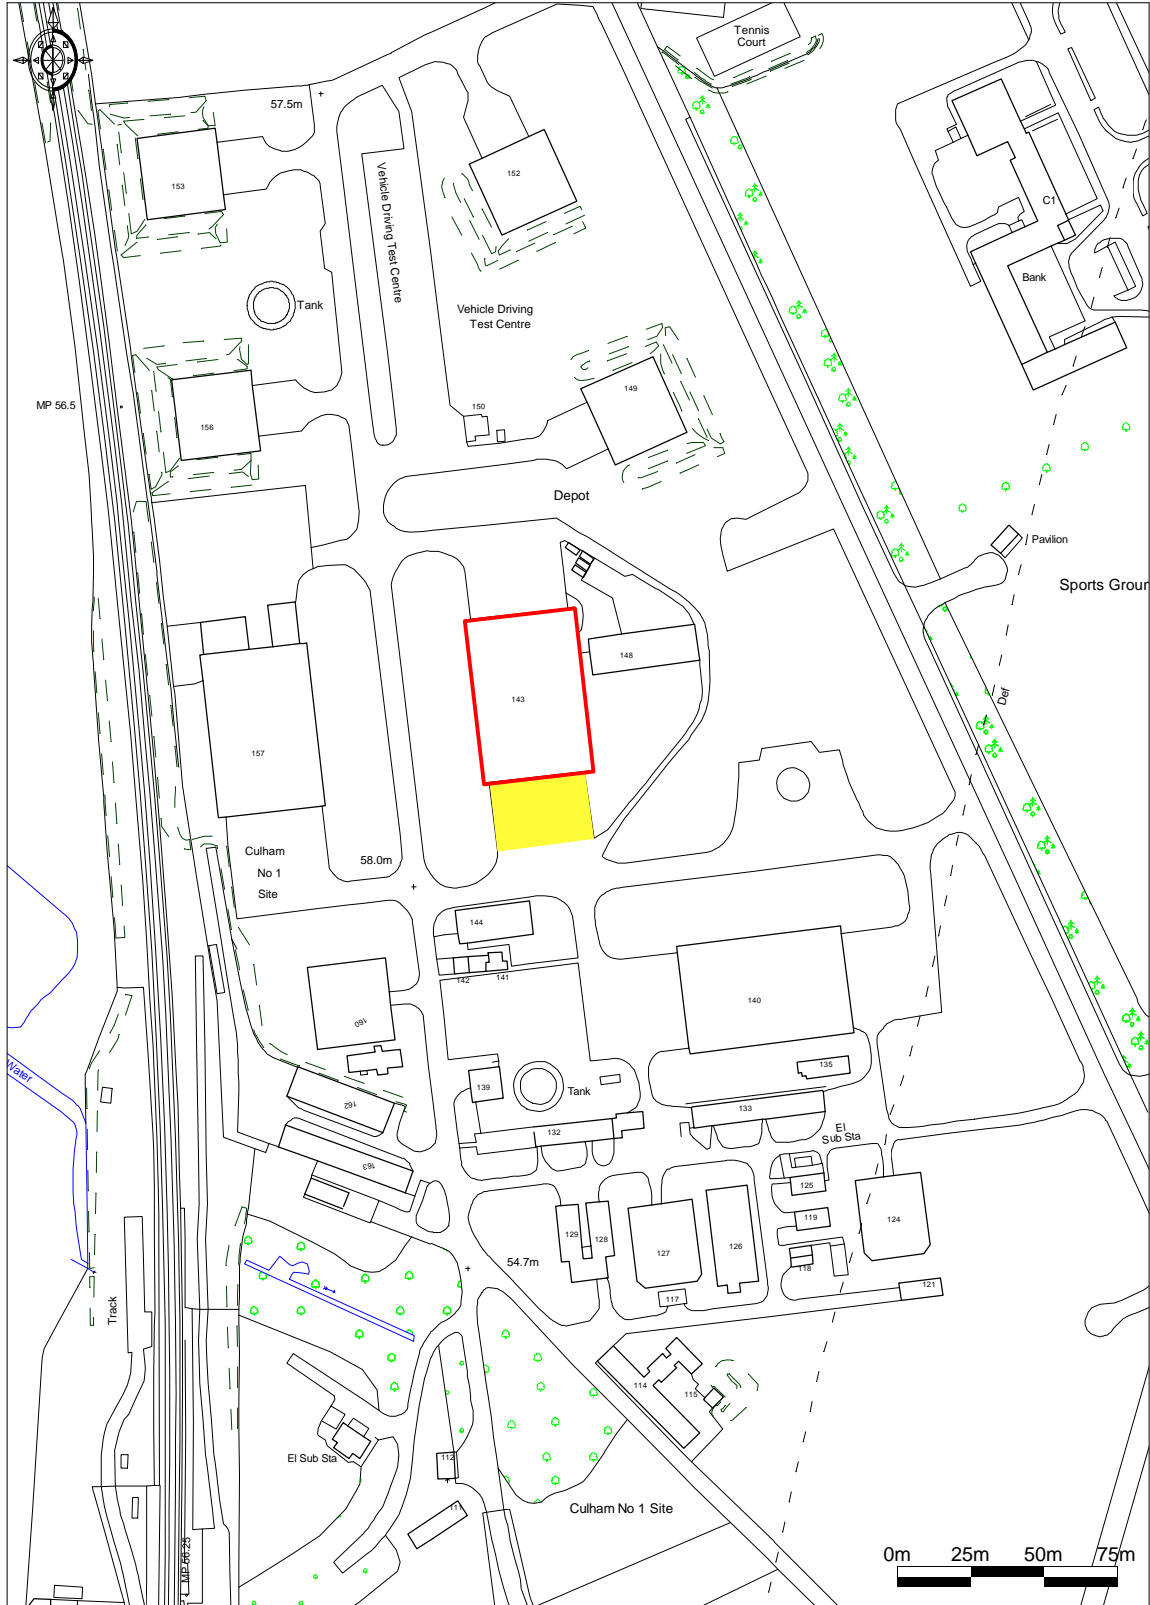

143 CULHAM NO.1 SITE

Enabled by Ordnance Survey

© Crown Copyright 2009. All rights reserved. Licence number 100020449. Plotted Scale - 1:2583

SCALE 1:1250