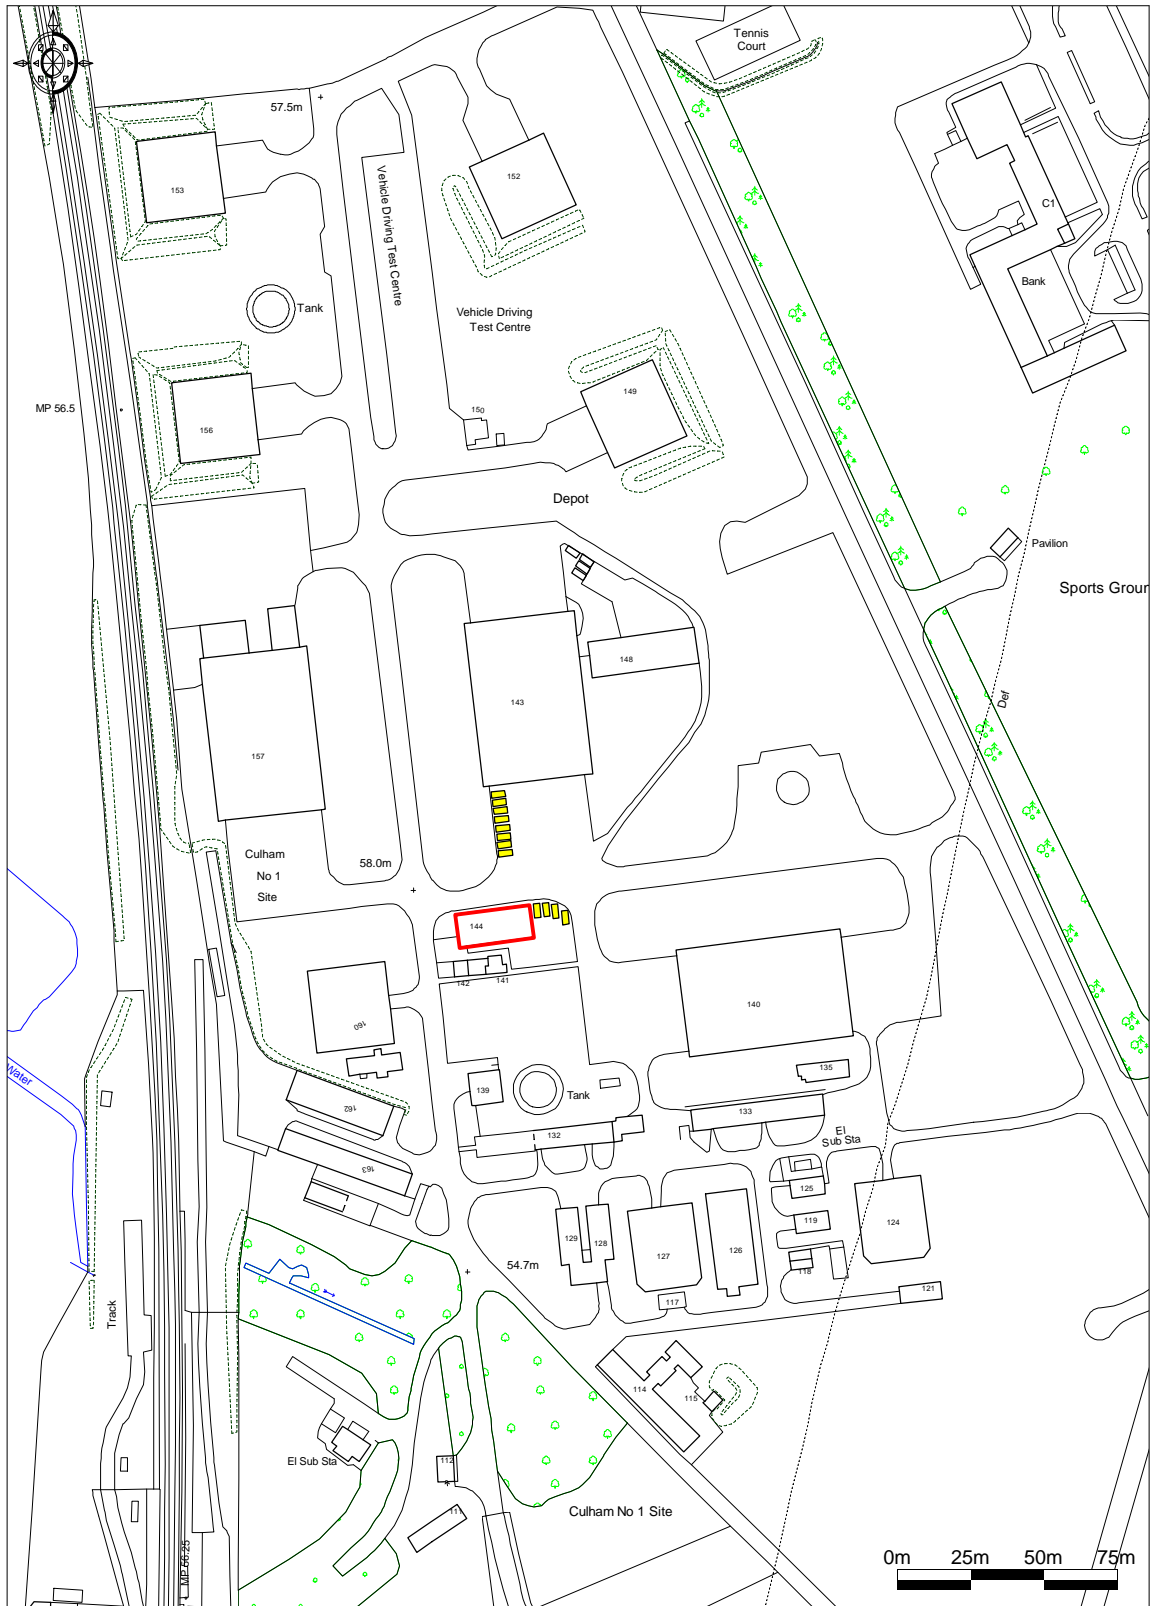

144 CULHAM NO.1 SITE

SCALE 1:1250