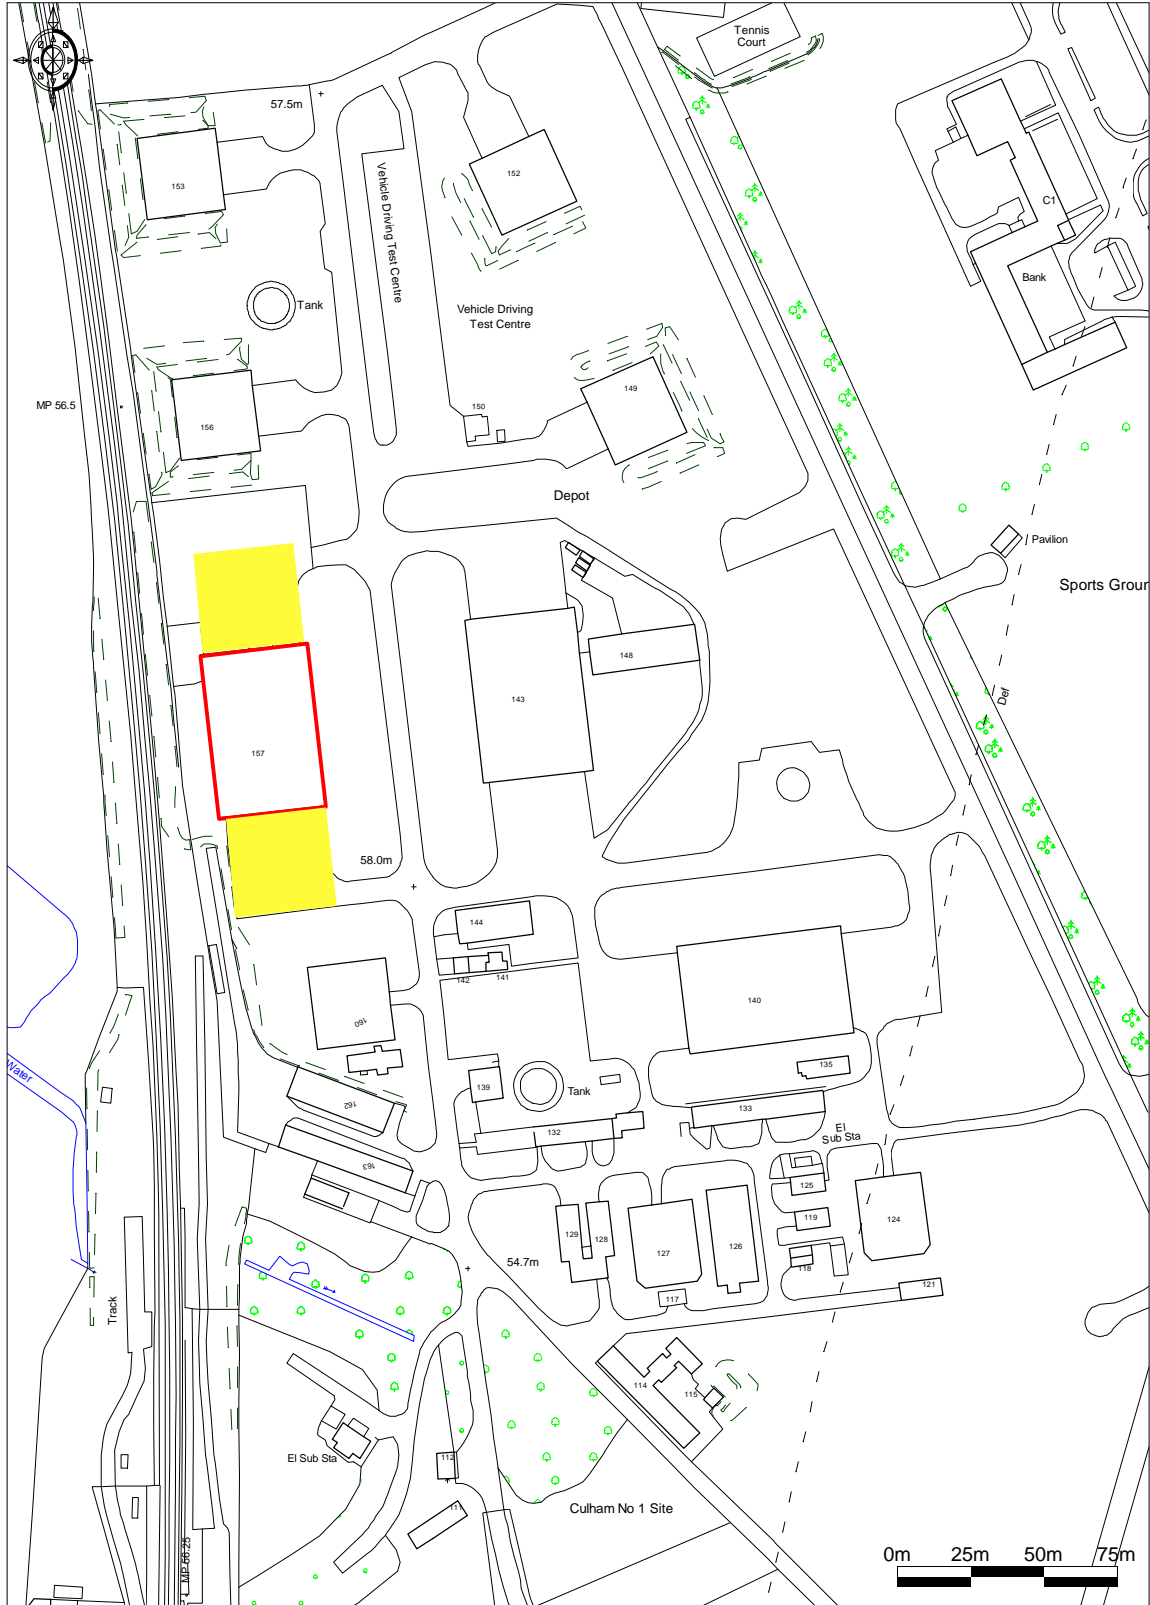

157 CULHAM NO.1 SITE

Enabled by Ordnance Survey

© Crown Copyright 2009. All rights reserved. Licence number 100020449. Plotted Scale - 1:2583

SCALE 1:1250