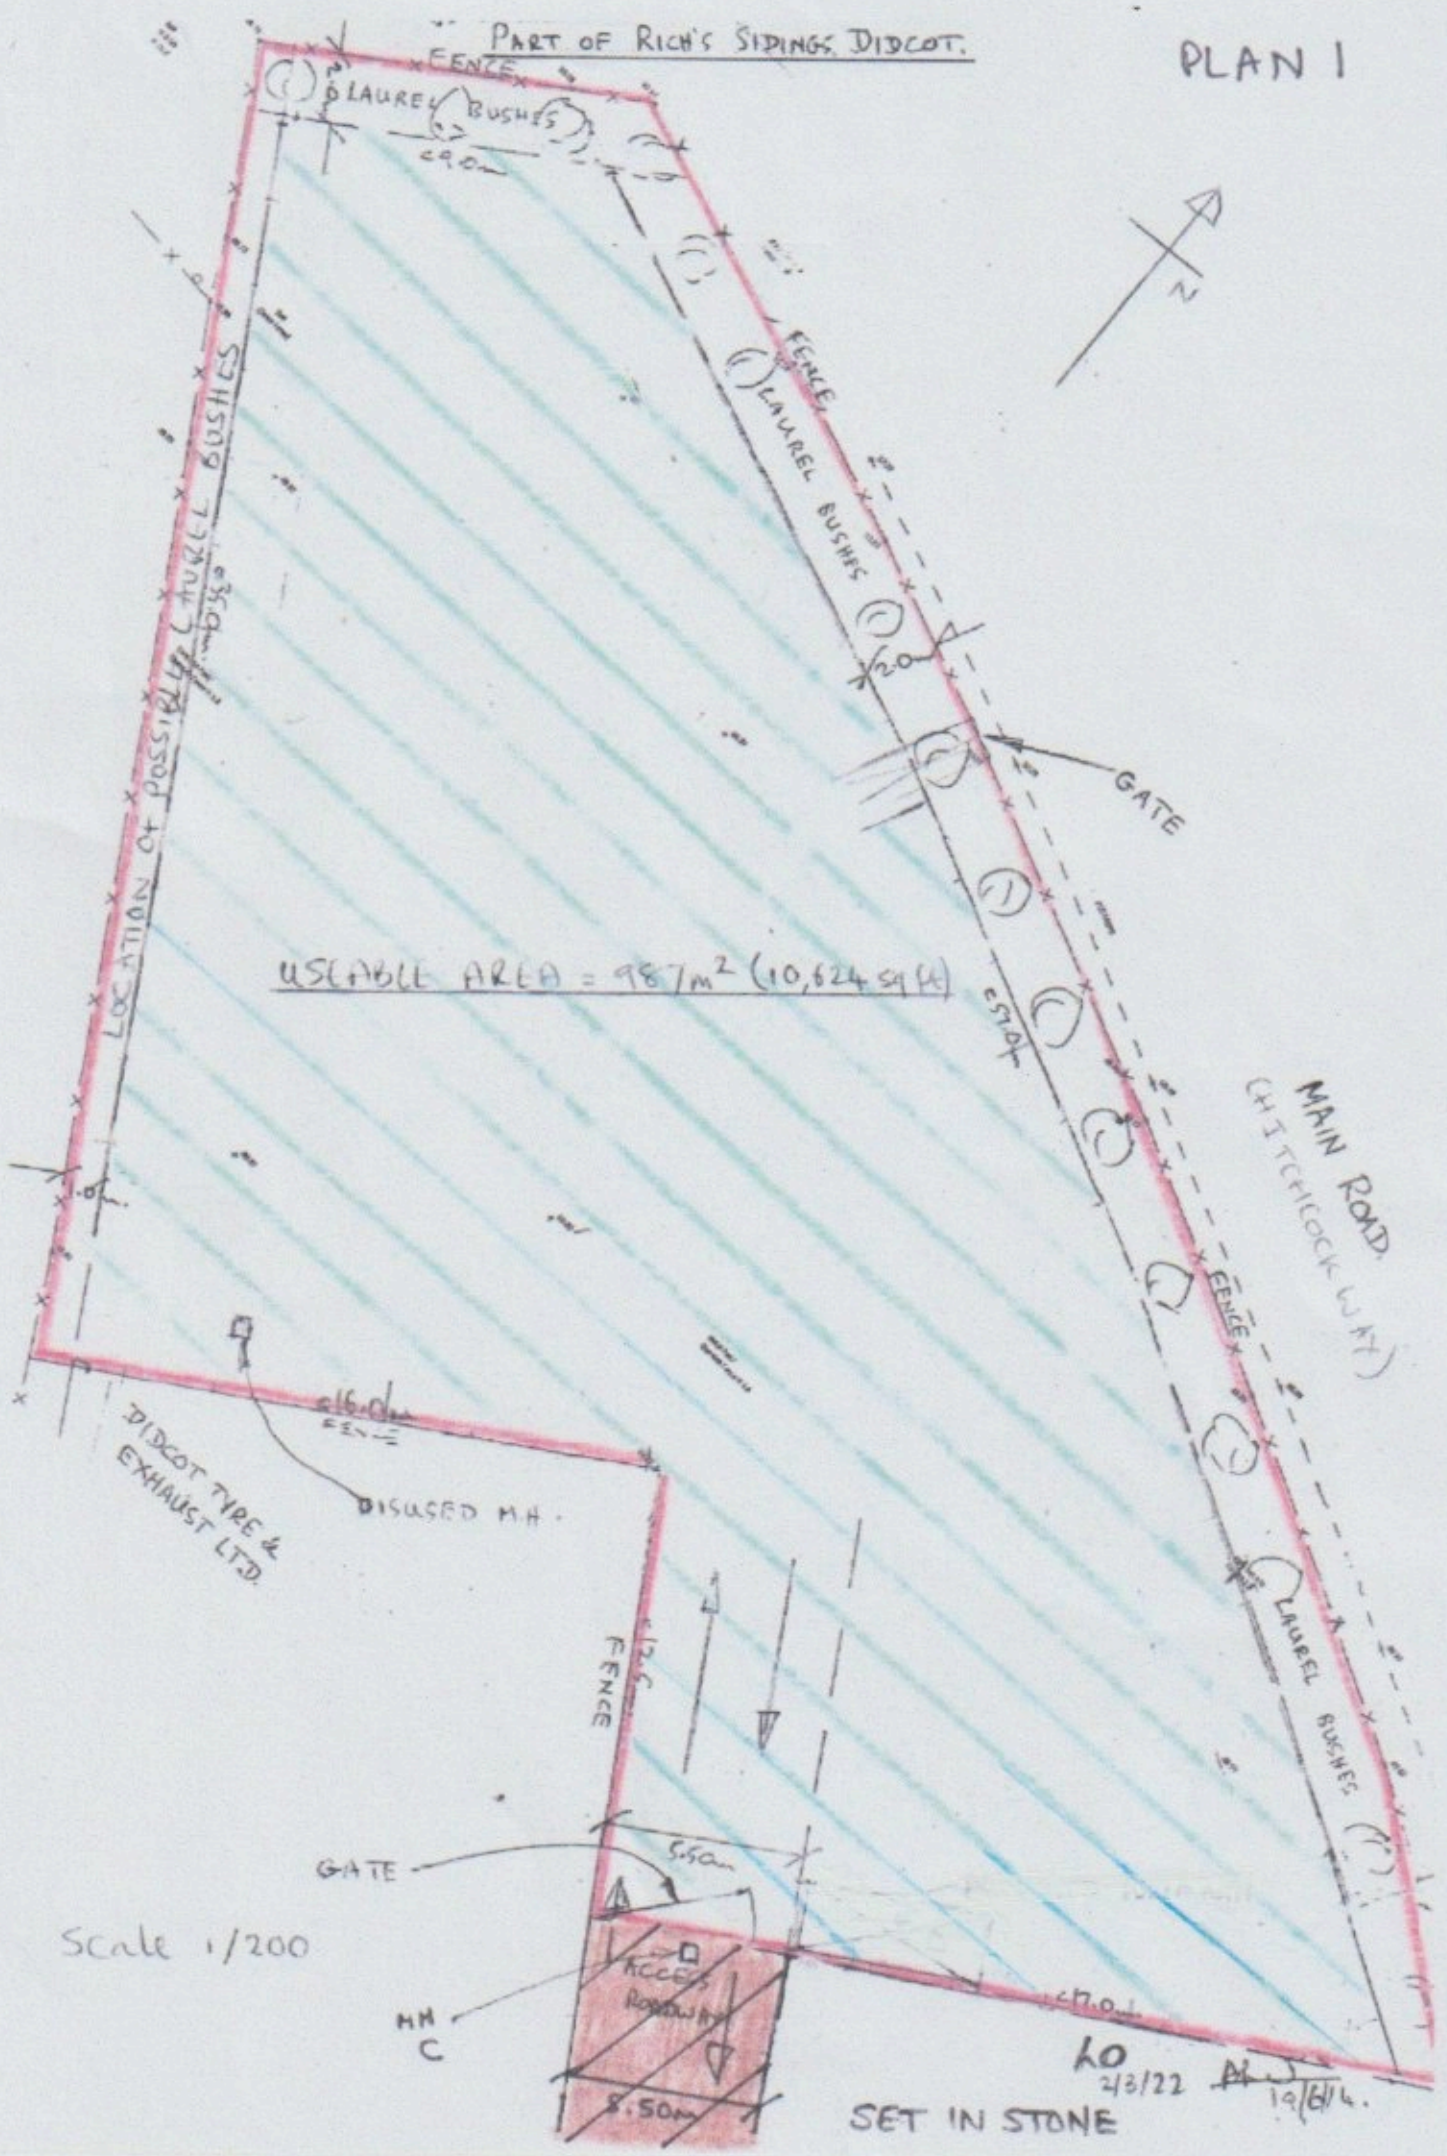

PART OF RICH'S SIDINGS DIDCOT.

PLAN 1

USABLE AREA = 987m² (10,624 sq ft)

Scale 1/200

SET IN STONE

LO 243/22 A 19/6/14.